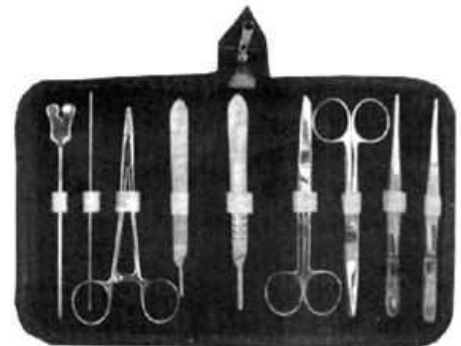

### DISPOSABLE LARYNGOSCOPE SETS

**MAC DISPOSABLE SET**  
01-051-000  
Set of 4 Blade + 1 Handle

**MILLER DISPOSABLE SET**  
01-052-000  
Set of 4 Blade + 1 Handle

**01-053-000**

Set of 9 Pcs.

- Dissecting Forceps 11.5cms Sharp Point.
- Teasing needle Sharp STR.
- B.P Handle No.4.
- Teasing Needle Sharp Angular.
- Blade No. 22.
- Thumb Forcep T.O.E 13cms.
- Dissecting Scissor STR 11.5cms.
- Dissecting Scissor STR 13cms.
- Zipper Case Inside Red Velvet.