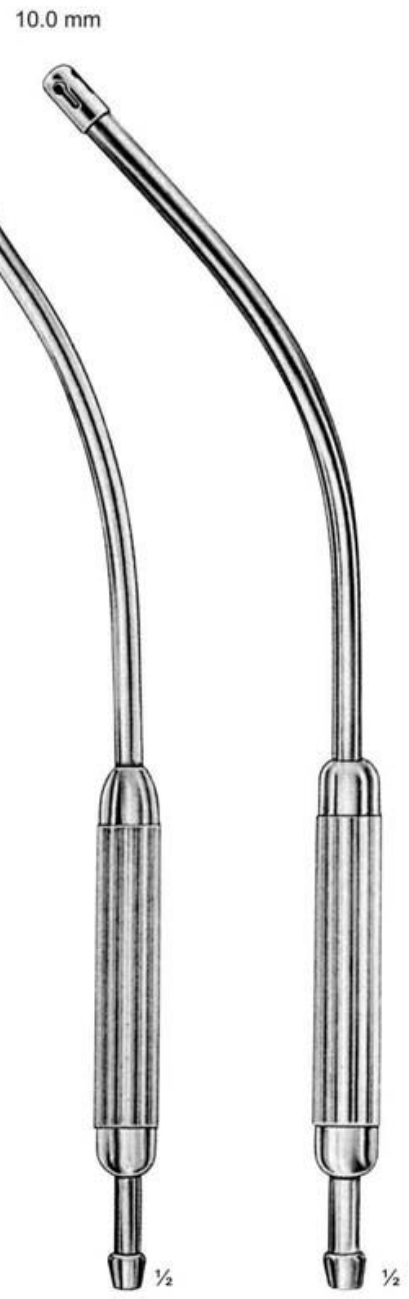

**CASTROVIEJO**  
01-070-080  
8 cm  
Measuring range  
15 mm

**CASTROVIEJO**  
01-071-080  
8 cm  
Measuring range  
20 mm

**CASTROVIEJO**  
01-072-080  
8 cm  
Measuring range  
20 mm

**CASTROVIEJO-EPKER**  
01-073-090  
9 cm  
Measuring range  
40 mm

**CASTROVIEJO-EPKER**  
01-074-180  
18 cm  
Measuring range  
40 mm

**CASTROVIEJO-EPKER**  
01-075-180  
18 cm  
Measuring range  
40 mm

**COUPLAND**  
01-076-00

**BYRD**  
01-077-00 1.5 mm  
01-078-00 2.5 mm  
01-079-00 3.5 mm

**COOLEY**  
01-080-330  
33.0 cm

**COOLEY**  
01-081-350  
35 cm

**COOLEY**  
01-082-300  
30.0 cm

**COOLEY**  
01-083-310  
31.0 cm

**ADSON**  
01-084-150  
4 mm Ø 15 cm

**ADSON**  
01-085-150 4 mm Ø 15 cm  
01-086-200 4 mm Ø 20 cm  
01-087-200 5 mm Ø 20 cm