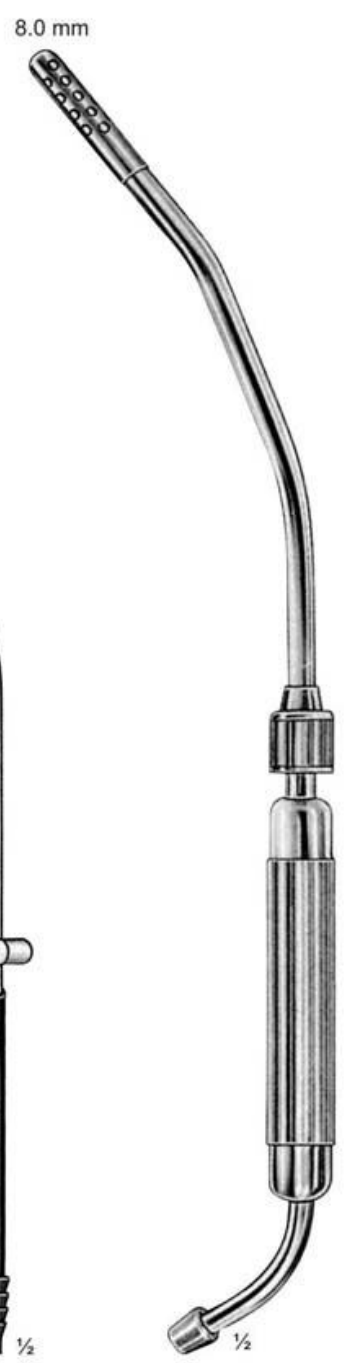

**CASTROVIEJO-EPKER**  
01-074-180  
18 cm  
Measuring range  
40 mm

**CASTROVIEJO-EPKER**  
01-075-180  
18 cm  
Measuring range  
40 mm

**COUPLAND**  
01-076-00

**BYRD**  
01-077-00 1.5 mm  
01-078-00 2.5 mm  
01-079-00 3.5 mm