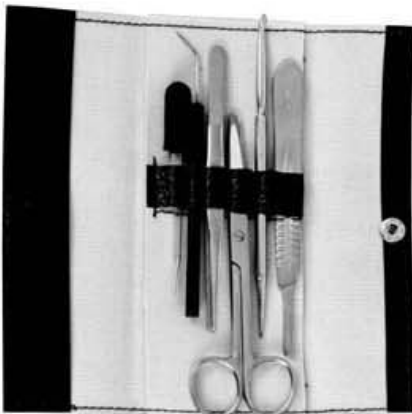

01-057-000

Set of 6 pcs.