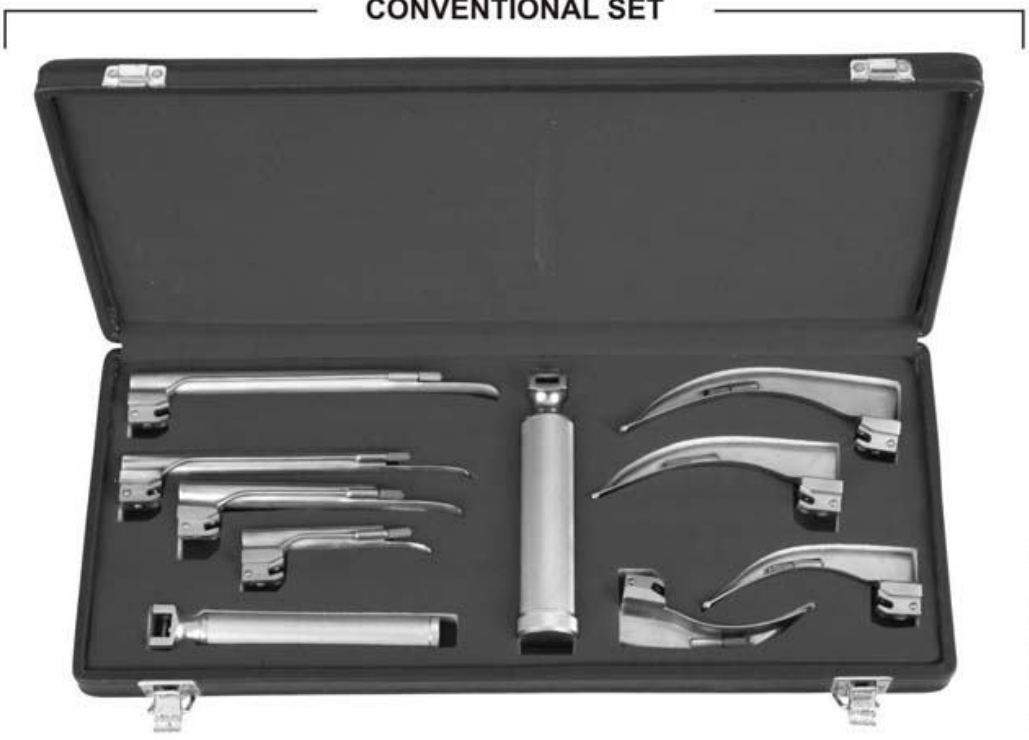

LARYNGOSCOPE CONVENTIONAL & FIBEROPTIC SET(DOUBLE SET)

CONVENTIONAL SET

CONVENTIONAL SET
01-047-000
MAC + MILLER COMBO
Double Set of 10 Pcs.
4 Miller Blades
4 Mac Blades
1 Handle Small
1 Handle Medium